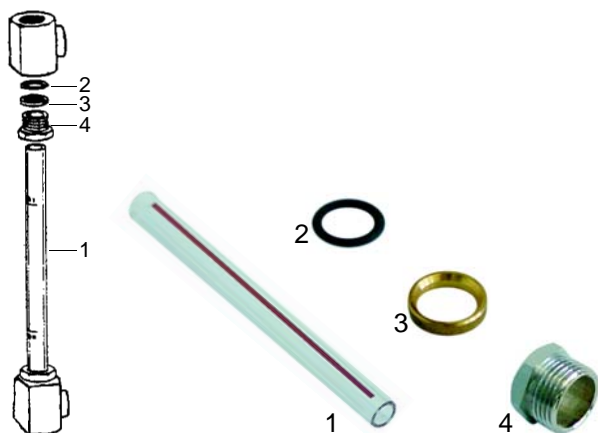

Item	Order	Description	OEM
1	400652	Key push button, Gicar 9.5.28.28	
2	400655	Key push button, Gicar 9.5.28.30	60100020

Item	Order	Description	OEM
1	400657	Panel for push buttons	60102002
2	400334	Push button panel	60102000

Elements

Item	Order	Description
1	417030	1 group, 1800W, 230V
2	417031	2 groups, 3000W, 230V
2	417095	2 groups, 3500W, 230V
3	417096	3 groups, 4000W, 230V
4	528006	Gasket

Manometers

Item	Order	Description	OEM
1	541208	Manometer/double scale	60000050
2	541280	Manometer, 0 - 3 bar	60000065

Valves

Item	Order	Description	OEM
1	529312	Safety valve, 1,8 bar, 3/8"	65000110
2	529316	Safety valve/sealed, 1,8 bar, 3/8"	
3	529303	Empty valve, 1/4"	
4	529304	Empty valve, 1/4"	65000200
5	529349	Cu-gasket, 3/8"	
6	529361	Cu-gasket, 1/4"	

Level glass

Item	Order	Description	OEM
1	529386	Level glass	35902000
2	528402	O-ring (Viton)	50000115
3	528682	Pressure washer	30100050
4	529397	Pipe upper nut	30100040

Water inlet valve

Item	Order	Description
1	529561	Water inlet valve