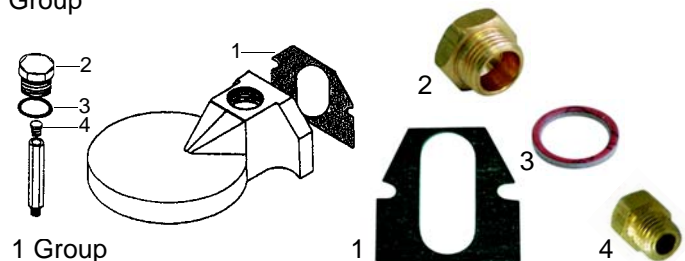

Item	Order	Description	OEM
2	528475	Spring	CTAV7-24
3	528476	Gasket	50000020
4	528392	Spring	CTAV7-21
5	528478	O-ring	50000130
6	528479	Gasket	50010040
7	528480	Spring	OB55000020
8	528396	O-ring	-
9	111093	Button	40000040

Drain tap

Item	Order	Description
1	528609	Ablaufwanne Drain tap

Taps

Item	Order	Description
1	528482	Steam/Water tap, cpl.
2	529534	Knob/cpl.

Item	Order	Description
3	528398	Gasket
4	528484	Spring
5	528485	O-ring
6	528401	Gasket

Pipes

Item	Order	Description
1	529820	Steam pipe
1	529821	Steam pipe (stainless steel)
2	529822	Steam pipe
3	528210	Gasket (klingerit)
4	529719	Spring
5	529718	Spring guide
6	529412	O-ring

Group

Item	Order	Description	OEM
1	529538	Group gasket	50000010
2	528951	Screw cap	
3	528325	Gasket	50010040
4	528486	Jet	30200020