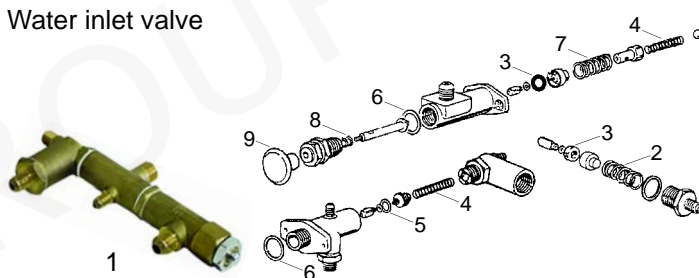

Valves

Item	Order	Description	OEM
1	529312	Safety valve, 1,8 bar, 3/8"	65000110
2	529316	Safety valve/sealed, 1,8 bar, 3/8"	
3	529303	Empty valve, 1/4"	
4	529304	Empty valve, 1/4"	65000200
5	529349	Cu-gasket, 3/8"	
6	529361	Cu-gasket, 1/4"	

Level glass

Item	Order	Description	OEM
1	529386	Level glass	35902000
2	528402	O-ring (Viton)	50000115
3	528682	Pressure washer	30100050
4	529397	Pipe upper nut	30100040

Water inlet valve

Item	Order	Description
1	529561	Water inlet valve