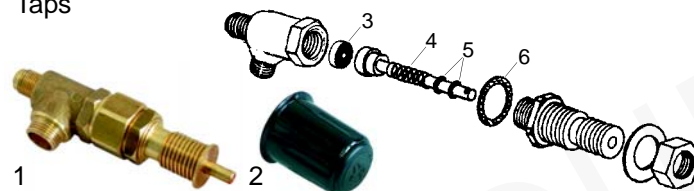

Taps

Item	Order	Description
1	528482	Steam/Water tap, cpl.
2	529534	Knob/cpl.