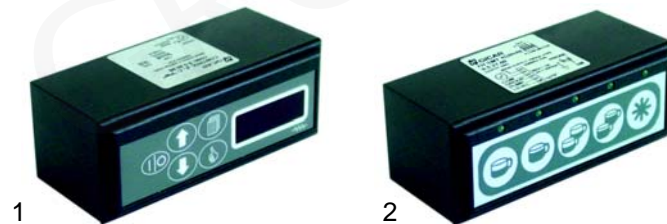

Item	Order	Description	OEM
1	371090	Plug/ big	
2	371095	O-ring/viton	

Pressure switches/switches

Item	Order	Description	OEM
1	541021	Pressure switch	60000000
2	345147	Main switch	60900000
3	301001	Group switch	60900035

Level controllers

Item	Order	Description	OEM
1	400019	Controller/RL 30/1E-2C/F, 230V	60100100
2	400656	Controller/RLO 1E/Sic/F+LED, 230V	60100040
3	400020	Level probe, 150mm	60100200

Electronics, flowmeter

Item	Order	Description	OEM
1	400004	Flowmeter (Gicar), 1/4"	60100050
2	400256	Plugs	
3	400257	Flowmeter turbine	
4	400258	Case gasket	

Key push buttons

Item	Order	Description	OEM
1	400654	Key push button, Gicar 9.5.20.96	60100000
2	400653	Key push button, Gicar 9.5.27.60	60100012