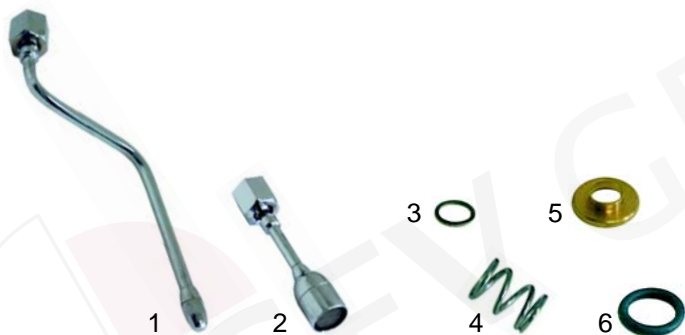

Item	Order	Description	OEM
2	528475	Spring	CTAV7-24
3	528476	Gasket	50000020
4	528392	Spring	CTAV7-21
5	528478	O-ring	50000130
6	528479	Gasket	50010040
7	528480	Spring	OB55000020
8	528396	O-ring	-
9	111093	Button	40000040

Drain tap

Item	Order	Description
1	528609	Ablaufwanne Drain tap

Taps

Item	Order	Description
1	528482	Steam/Water tap, cpl.
2	529534	Knob/cpl.

Item	Order	Description
3	528398	Gasket
4	528484	Spring
5	528485	O-ring
6	528401	Gasket

Pipes

Item	Order	Description
1	529820	Steam pipe
1	529821	Steam pipe (stainless steel)
2	529822	Steam pipe
3	528210	Gasket (klingerit)
4	529719	Spring
5	529718	Spring guide
6	529412	O-ring

Group

Item	Order	Description	OEM
1	529538	Group gasket	50000010
2	528951	Screw cap	
3	528325	Gasket	50010040
4	528486	Jet	30200020