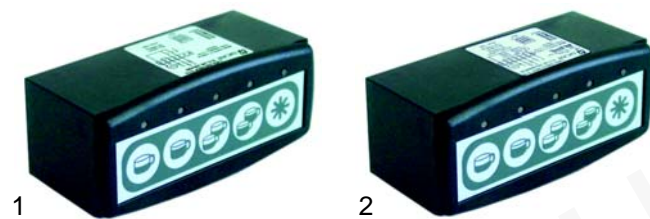

Item	Order	Description	OEM
1	371090	Plug/ big	
2	371095	O-ring/viton	

Pressure switches/switches

Item	Order	Description	OEM
1	541021	Pressure switch	60000000
2	345147	Main switch	60900000
3	301001	Group switch	60900035

Level controllers

Item	Order	Description	OEM
1	400019	Controller/RL 30/1E-2C/F, 230V	60100100
2	400656	Controller/RLO 1E/Sic/F+LED, 230V	60100040
3	400020	Level probe, 150mm	60100200

Electronics, flowmeter

Item	Order	Description	OEM
1	400004	Flowmeter (Gicar), 1/4"	60100050
2	400256	Plugs	
3	400257	Flowmeter turbine	
4	400258	Case gasket	

Key push buttons

Item	Order	Description	OEM
1	400654	Key push button, Gicar 9.5.20.96	60100000
2	400653	Key push button, Gicar 9.5.27.60	60100012