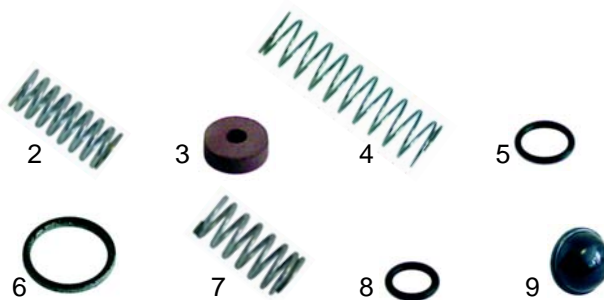

Valves

Item	Order	Description	OEM
1	529312	Safety valve, 1,8 bar, 3/8"	65000110
2	529316	Safety valve/sealed, 1,8 bar, 3/8"	
3	529303	Empty valve, 1/4"	
4	529304	Empty valve, 1/4"	65000200
5	529349	Cu-gasket, 3/8"	
6	529361	Cu-gasket, 1/4"	

Level glass

Item	Order	Description	OEM
1	529386	Level glass	35902000
2	528402	O-ring (Viton)	50000115
3	528682	Pressure washer	30100050
4	529397	Pipe upper nut	30100040

Water inlet valve

Item	Order	Description
1	529561	Water inlet valve

Item	Order	Description	OEM
2	528475	Spring	CTAV7-24
3	528476	Gasket	50000020
4	528392	Spring	CTAV7-21
5	528478	O-ring	50000130
6	528479	Gasket	50010040
7	528480	Spring	OB55000020
8	528396	O-ring	-
9	111093	Button	40000040