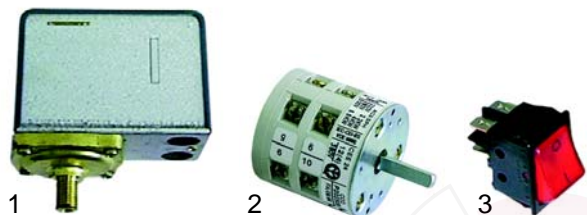

Partner of  **GEV GROUP**
www.gev-group.com

Solenoid valves

Scem/Parker

Item	Order	Description	OEM
1	370057	cpl., 3 ways, 230V AC	
2	370060	cpl., 3 ways, 230V AC, with cable	60000110
3	370062	Solenoid square base	

Item	Order	Description	OEM
1	370202	cpl., 2 ways, 230V AC	60000105
2	371029	Magnetic coil, 230V AC	
3	371033	Magnetic coil, 230V AC, with cable	

Lucifer

Item	Order	Description	OEM
1	370053	Solenoid valve/cpl., 230V AC	
2	370061	Solenoid square base	
3	371031	Magnetic coil, 230V AC	

Item	Order	Description	OEM
1	371090	Plug/ big	
2	371095	O-ring/viton	

Pressure switches/switches

Item	Order	Description	OEM
1	541021	Pressure switch	60000000
2	345147	Main switch	60900000
3	301001	Group switch	60900035

Level controllers

Item	Order	Description	OEM
1	400019	Controller/RL 30/1E-2C/F, 230V	60100100
2	400656	Controller/RLO 1E/Sic/F+LED, 230V	60100040
3	400020	Level probe, 150mm	60100200

Electronics, flowmeter