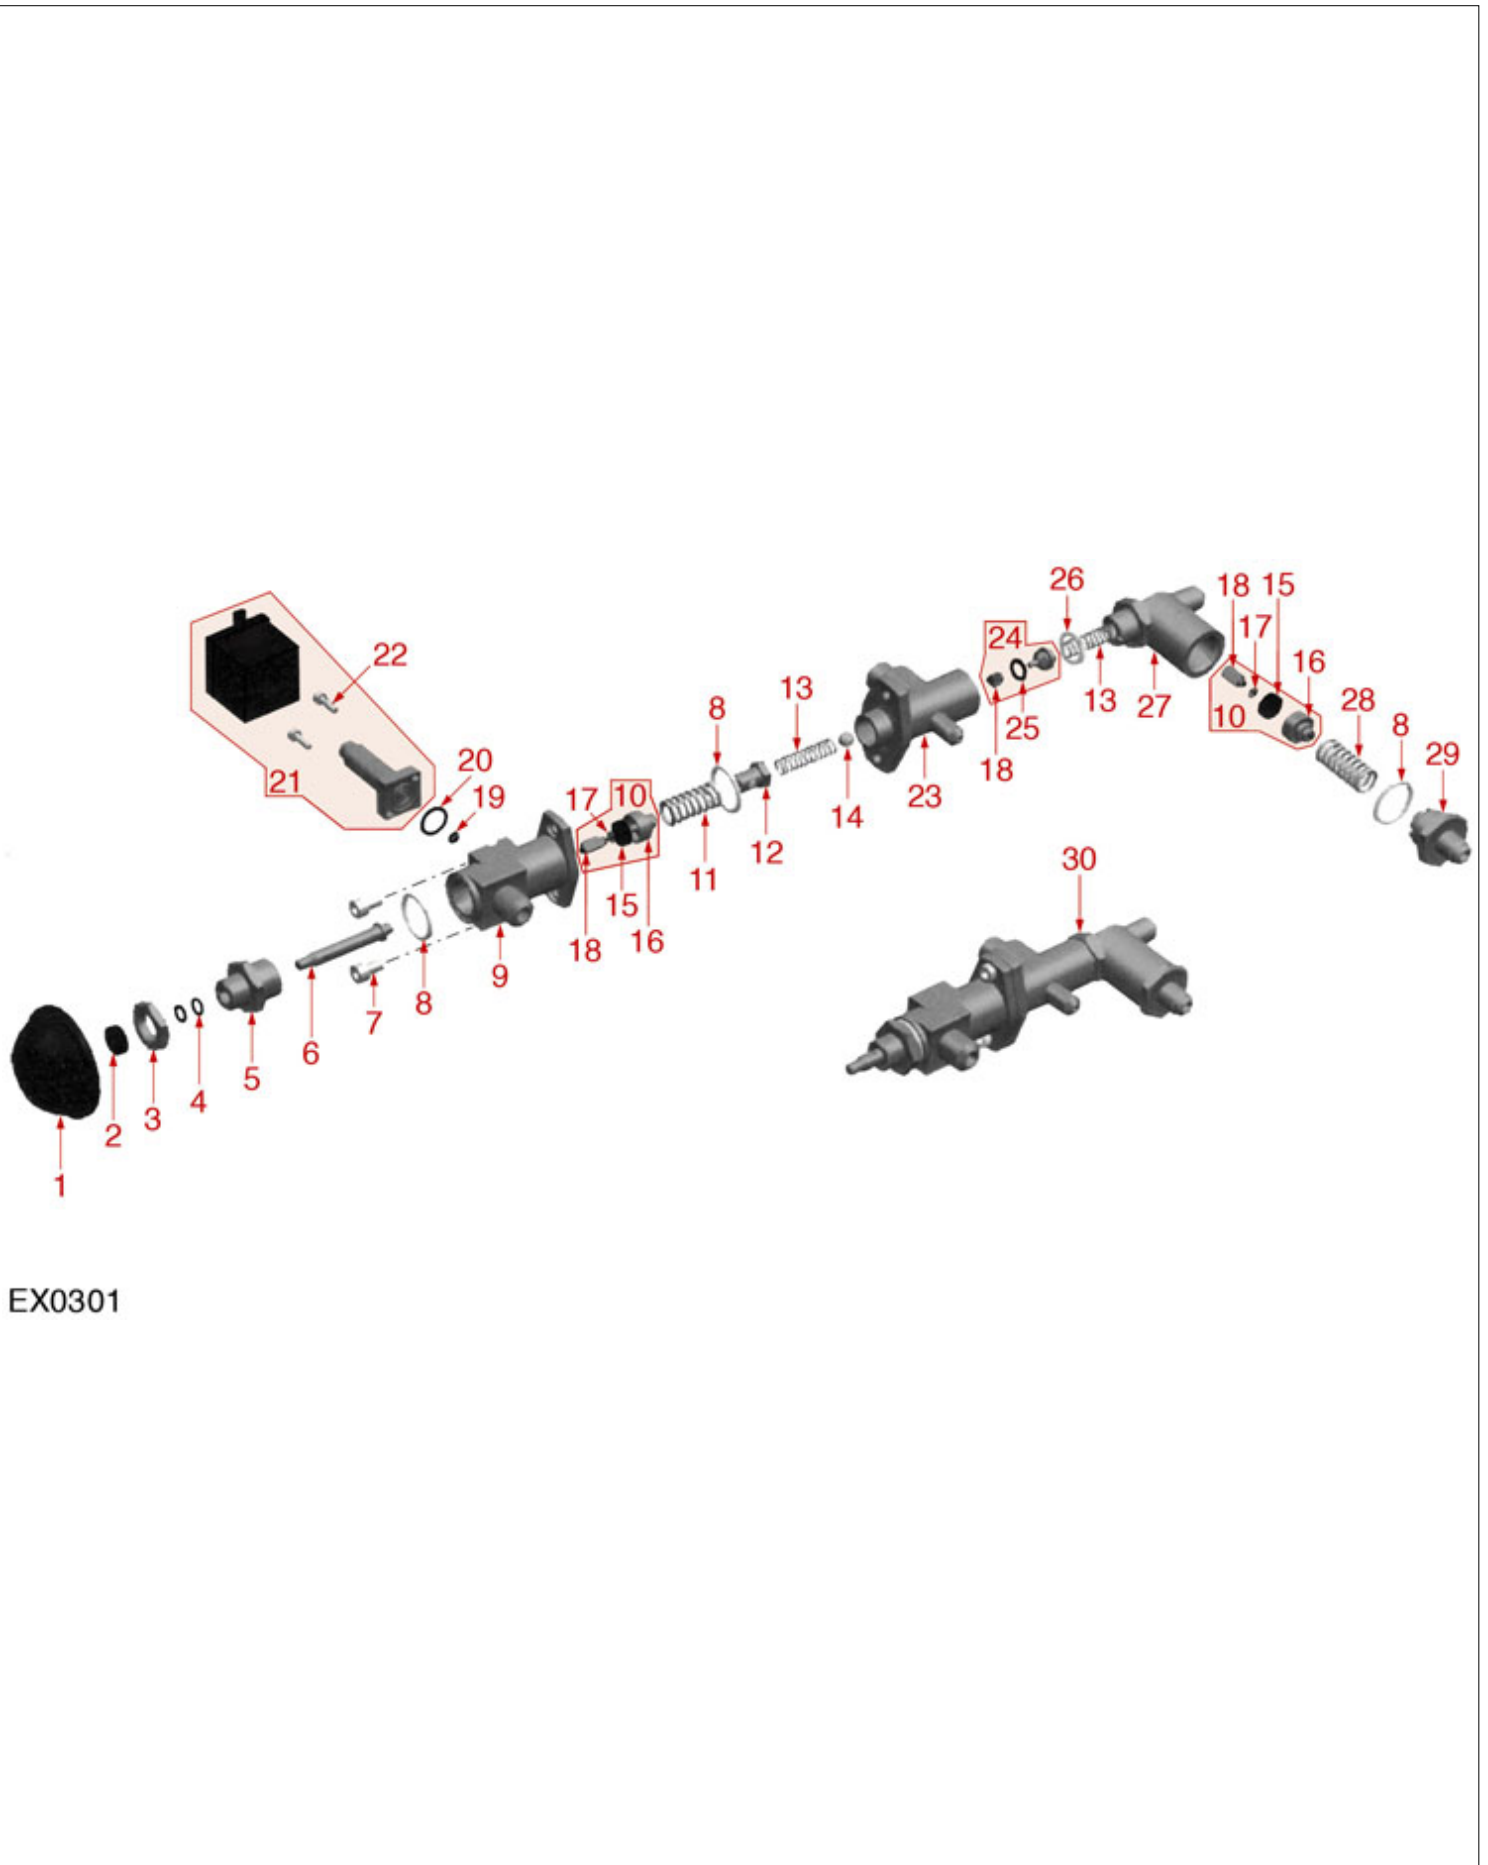

INLET TAP

EX0301

Positions without LF code no.: upon request

EXPOBAR

Position	LF code no.	Description
1	1241001	WATER INLET TAP KNOB
1	1241108	WATER INLET TAP KNOB
2	1186312	EPDM FLAT GASKET $\varnothing$ 15.5x7.5x4 mm
3	1348036	NUT $\varnothing$ 3/8" WRENCH 21x6mm
4	1186556	O-RING R6 EPDM
5	1349003	FITTING FOR VALVE PIN
6	1324121	INLET TAP SPINDLE
7	1184010	STAINLESS STEEL SCREW M6x10 UNI 9327
8	1186537	FLAT TEFLON GASKET $\varnothing$ 26x21.5x2 mm
9	1348010	WATER INLET TAP BODY
9	1348013	WATER INLET TAP BODY
10	1523453	COMPLETE DRAIN VALVE
11	1250163	VALVE SPRING $\varnothing$ 12x30 mm
12	1250072	TAP SPRINGS GUIDE
13	1250071	NON-RETURN VALVE SPRING $\varnothing$ 8x32 mm
14	1323003	STAINLESS STEEL BALL $\varnothing$ 8 mm
15	1186311	NBR FLAT GASKET $\varnothing$ 13x4x4 mm
16	1186309	GASKET HOLDER BUSHING
17	1186330	BRASS WASHER $\varnothing$ 6x3x0.5 mm
18	1324033	SQUARE PIN 12.1 mm 6x6 mm M3
19	1186014	O-RING 02015 EPDM
20	1186352	O-RING 02050 EPDM
21	1120003	2-WAY SOLENOID VALVE PARKER 230V 50Hz
22	1455034	S/S SCREW T.C.C.E.I M4x10 UNI 5931
23	1348014	WATER INLET TAP BODY
24	1523426	SQUARE NON-RETURN VALVE
25	1186422	O-RING 0108 EPDM
26	1186201	TEFLON FLAT GASKET $\varnothing$ 21x16.8x2 mm
27	1348015	WATER INLET TAP BODY
28	1250073	OUTLET SPRING $\varnothing$ 14.5x32 mm
30	1348058	WATER INLET TAP
30	1348210	WATER INLET TAP