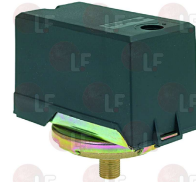

EXPOBAR

1320541 PRESSURE SWITCH PARKER
fitting ø 1/4"
scale 0.5÷1.4 bar
differential 0.18÷0.03 bar
pressure max 2.1 bar
temperature max 140°
for Coffee machine (VIBIEMME) CHIMAERA - CUBO
DOMOBARSUPER - DOSAPLUS - EVOLUTION - KOMETA
LOLLO - MERCURY - MINIMAX - REPLICIA
REVOLUTION - SILVER