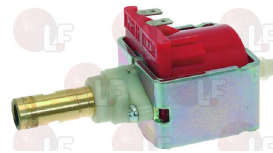

EXPOBAR 30400070

1122735 VIBRATORY PUMP EX5 48W 230V 50Hz
fittings $\varnothing$ 1/8" - $\varnothing$ 6 mm
pressure max 15 bar
water temperature max 20°C
integrated diode (1N 4007P)
lead connector 6.3x0.8 mm
for Coffee machine (EXPOBAR) EXPRESSO
MINICOMPACT - MONROC - OFFICE
for Coffee machine (VIBIEMME) DOMOBAR
DOMOBARJUNIOR - DOMOBARSUPER