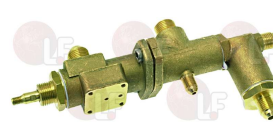

## Water filling taps

**1523426 SQUARE NON-RETURN VALVE**  
 for water inlet tap

EXPOBAR 30369110

**1250072 TAP SPRINGS GUIDE**  
 for water inlet tap

EXPOBAR 30369155

**1348058 WATER INLET TAP**

EXPOBAR

**1348210 WATER INLET TAP**  
 electrovalve