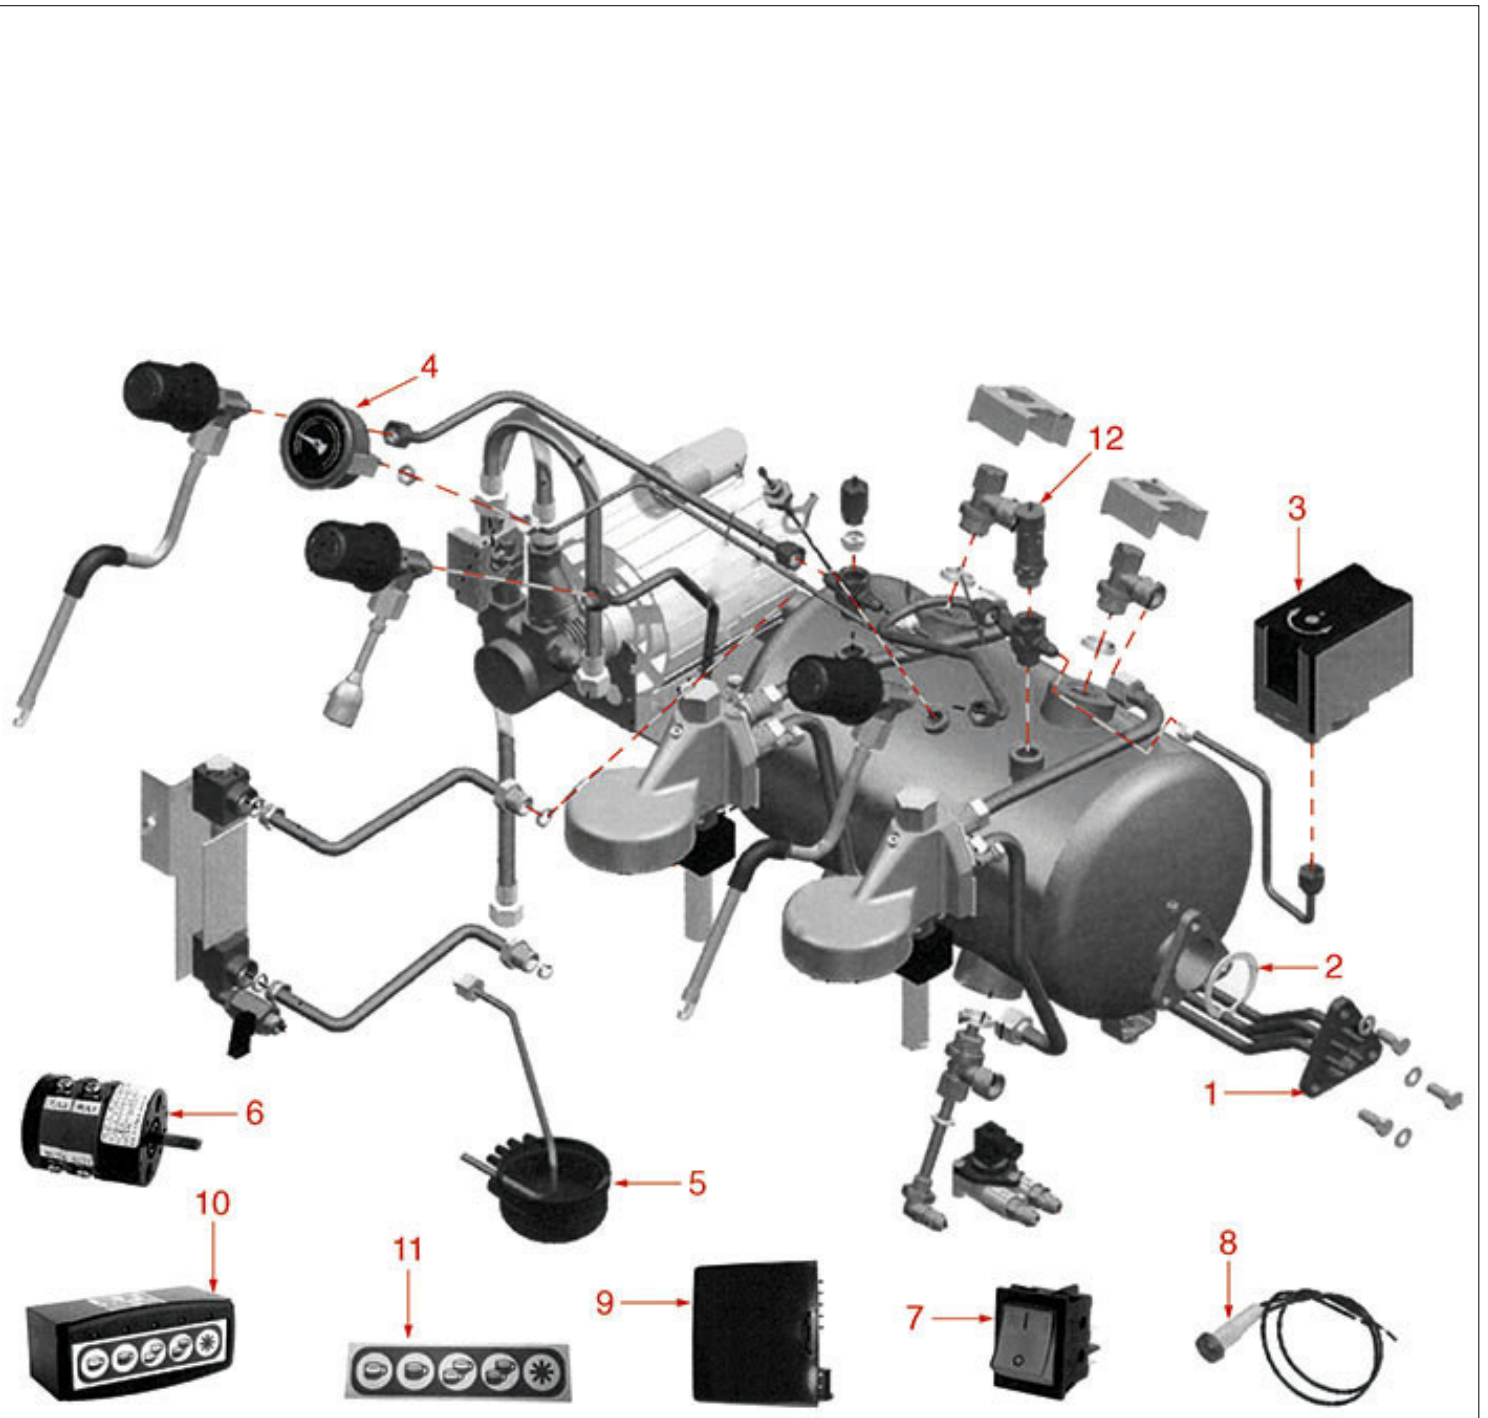

BOILER

EX0501

EXPOBAR

Position	LF code no.	Description
1	1755204	HEATING ELEMENT 2500W 240V
1	1755330	HEATING ELEMENT 1800W 230V
1	1755331	HEATING ELEMENT 3000W 230V
1	1755332	HEATING ELEMENT 4000W 230V
1	1755333	HEATING ELEMENT 5000W 230V
2	1186538	TRIANGULAR GASKET FOR HEATING ELEMENT
2	1186979	TEFLON FLAT GASKET $\varnothing$ 52x40x2 mm
3	1320531	PRESSURE SWITCH P302/6 3-POLES 30A
3	1320541	PRESSURE SWITCH PARKER
4	1245042	BOILER PRESSURE GAUGE $\varnothing$ 60 mm 0÷2.5 bar
4	1245502	BOILER-PUMP PRESSURE GAUGE $\varnothing$ 60 mm
4	1245562	BOILER-PUMP PRESSURE GAUGE $\varnothing$ 60 mm
5	1527002	DRAIN TUB
5	1527531	DRAIN TUB
6	1319009	SELECTOR SWITCH 0-1 POSITIONS 16A 400V
7	3319019	RED BIPOLAR SWITCH 16A 250V
8	1221111	RED INDICATOR LAMP 220V
9	1341301	LEVEL ADJUSTER NRL30/1E-2C/F 230V
11	1319545	PUSH-BUTTON PANEL MEMBRANE 5 BUTTONS
12	1523029	BOILER VALVE $\varnothing$ 3/8"M - 1.6 bar CE/PED