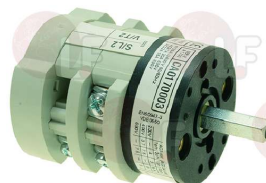

EXPOBAR 60900000

1319001 SELECTOR SWITCH 0-1 POSITIONS 20A 290V
square pin 5x5 mm
for Coffee machine (EXPOBAR) EXPRESSO
for Coffee machine (WEGA) ATLAS - NOVA - ORION